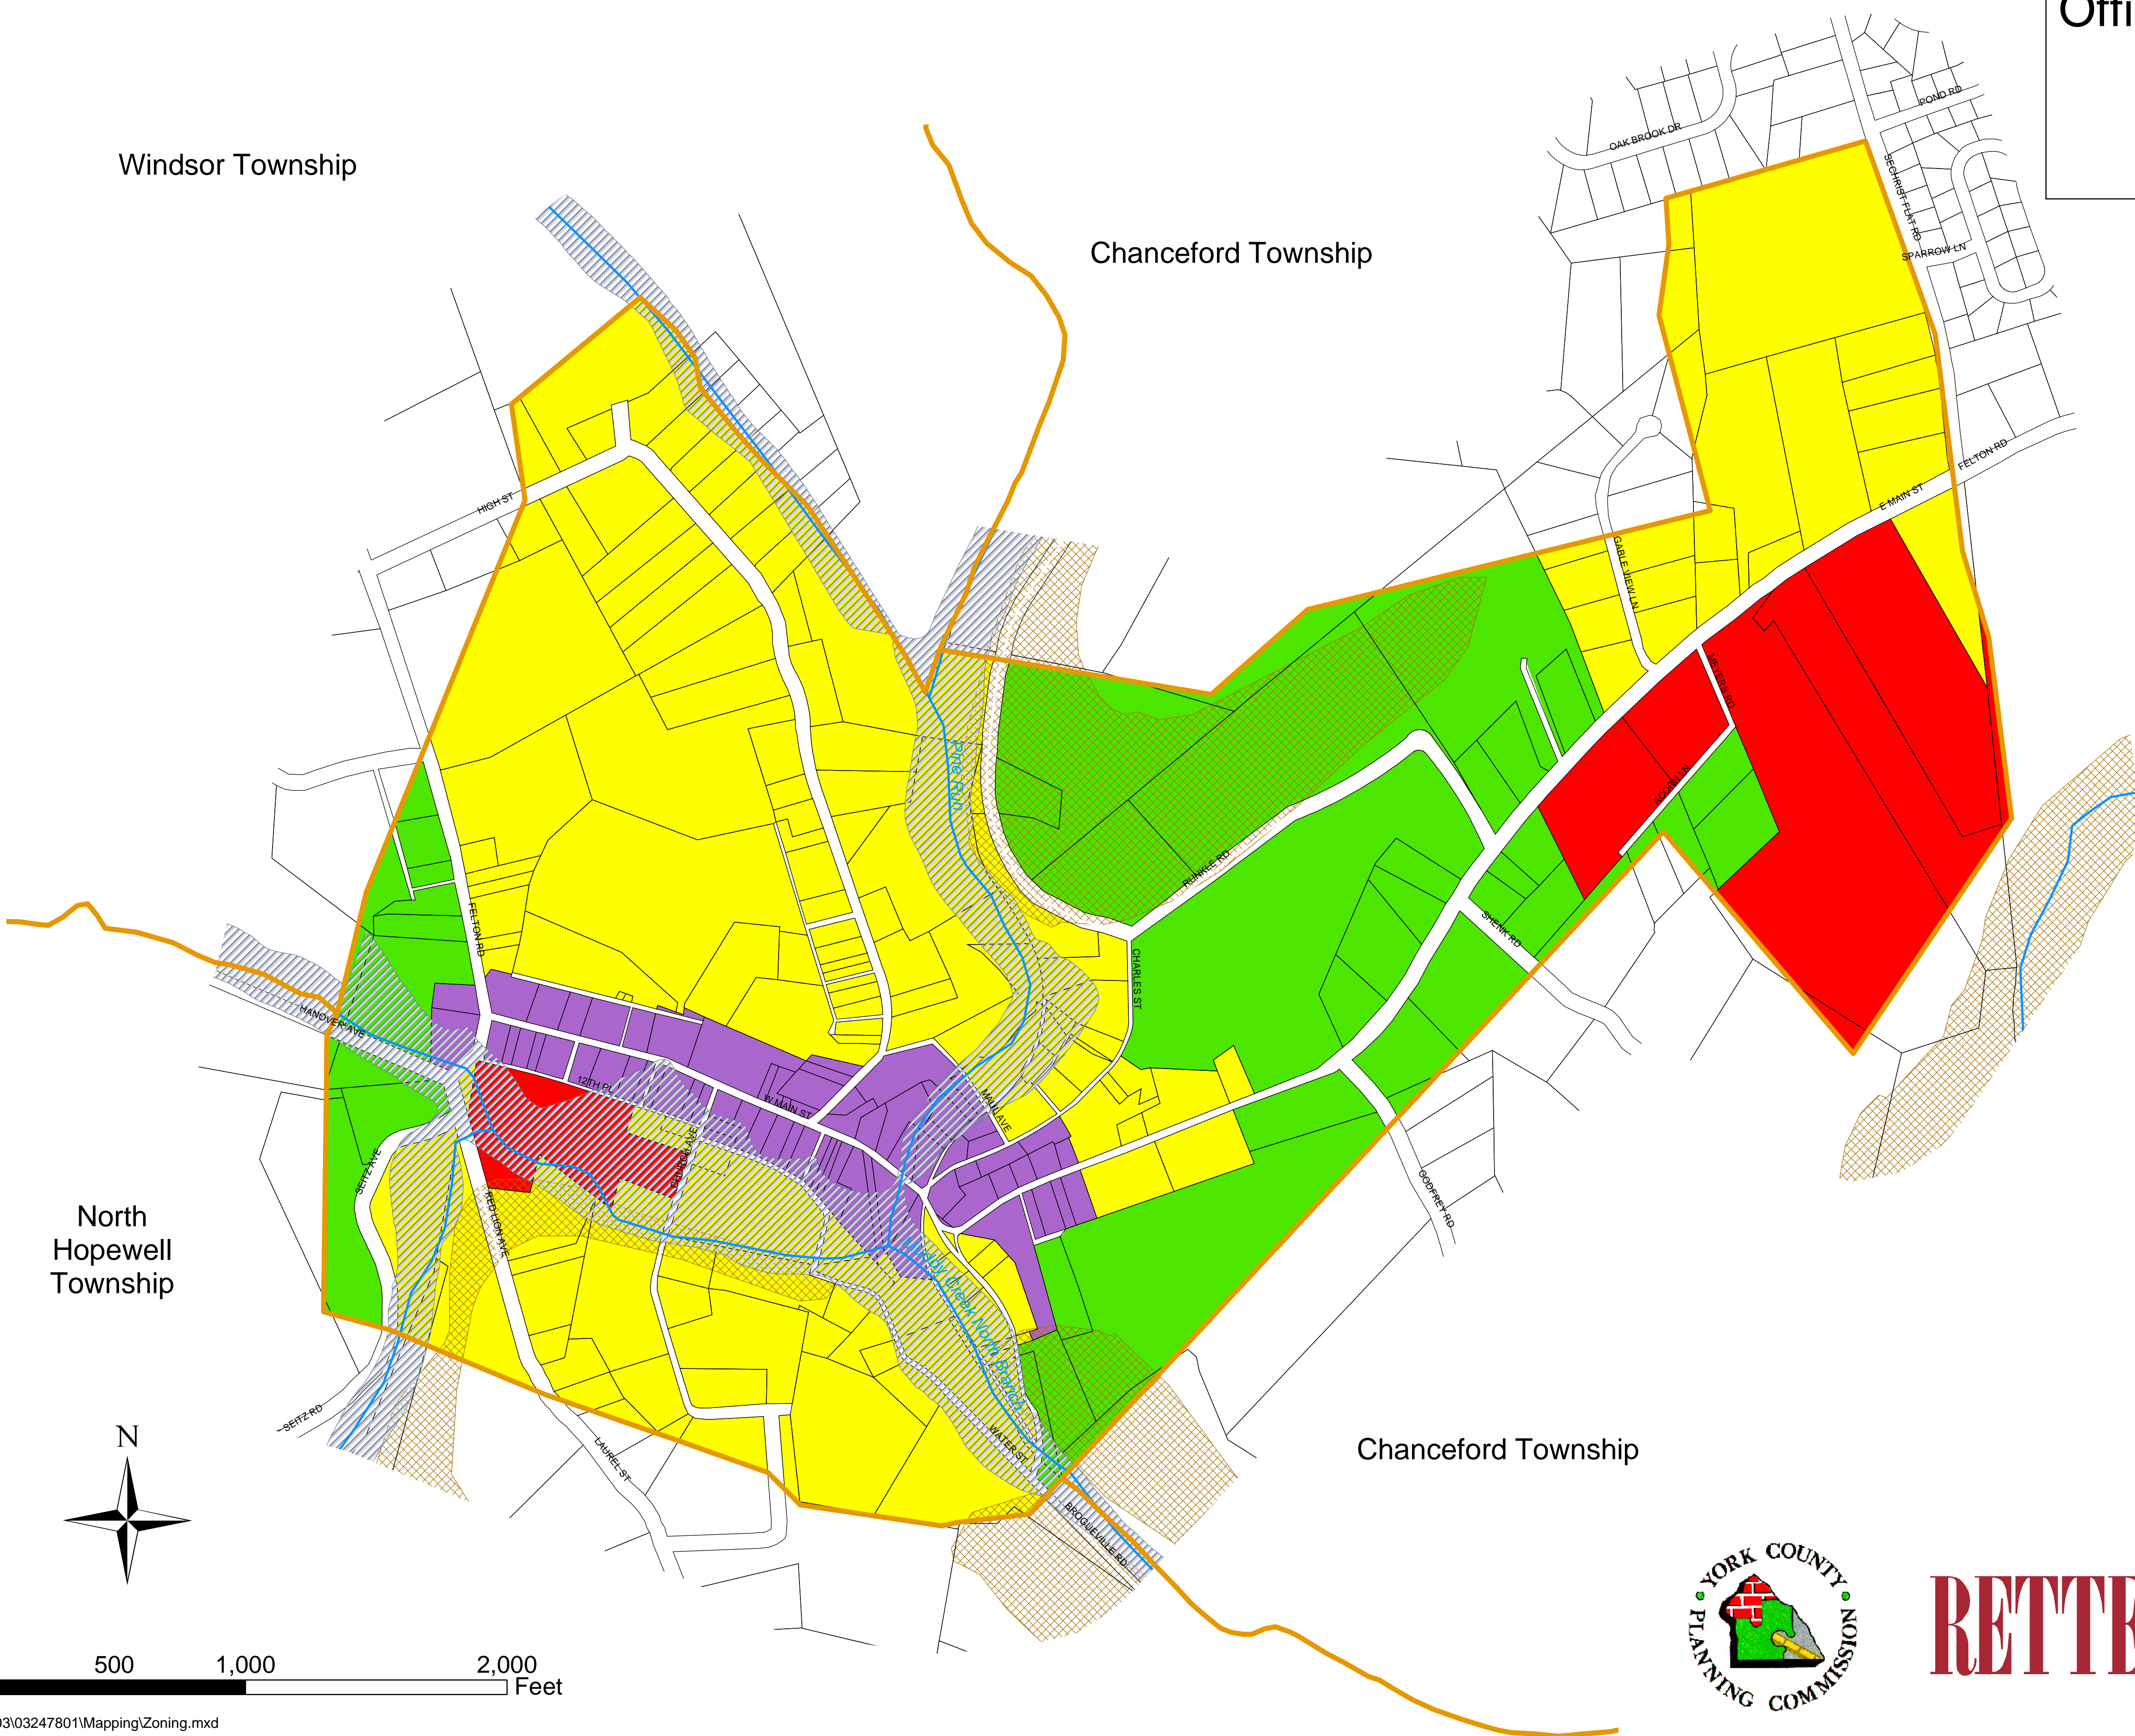

Official Zoning Map of Felton Borough, York County

Windsor Township

Chanceford Township

Legend

-  100 Year Floodplain
-  Soils of 25% or Greater slopes
- Zoning District Classification**
-  Rural Agriculture
-  Commercial/Industrial
-  Residential
-  Village Center

North
Hopewell
Township

Chanceford Township

Officially Adopted 6/7/04
Print Date: 6/4/04
Copyright (c) 2004. York County, PA.
Copyright (c) 2004. RETTEW Associates, Inc.
All Rights Reserved.